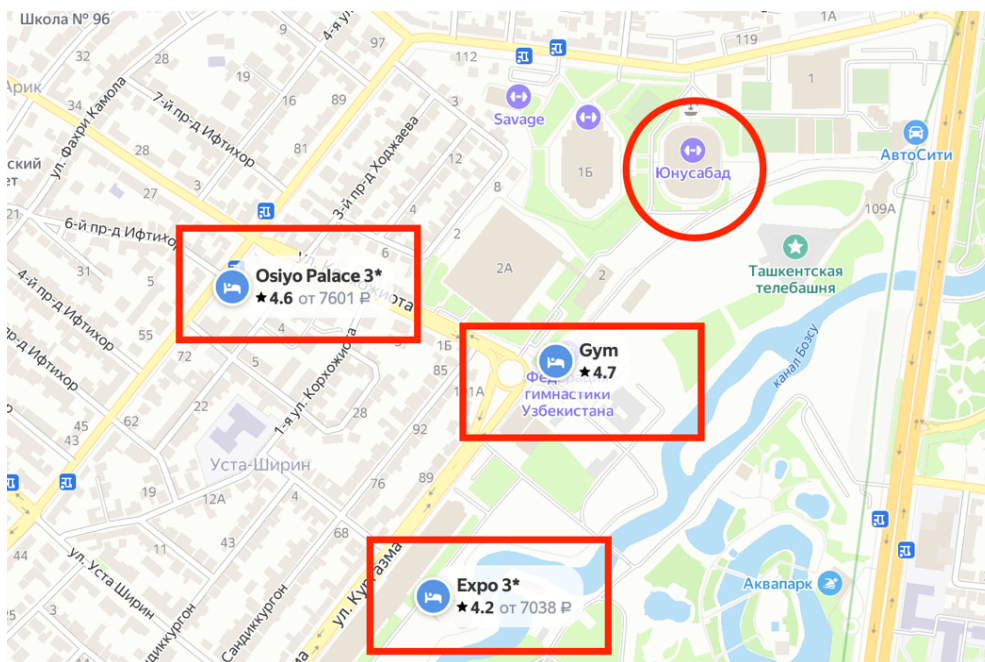

*Tashkent is one of the largest cities in Central Asia, the capital of the sovereign Republic of Uzbekistan. The city is located in the foothills of the Tien Shan range, in the valley floodplain of the Chirchik River. In good weather, the mountains are visible from the city on the northeastern horizon.*

# VENUE AND ACCOMMODATION

**Date of the event:** 02 – 06.11.2024

**Venue:** Yunusbad Sports Complex

**Address:** Uzbekistan, Tashkent, Yunusabad district, Iftikhor str., 1

The nearest hotels and hotels to the sports complex are shown in the picture. It is also possible to find a hotel by following the link: <https://yandex.ru/maps/10335/tashkent/search/Гостиницы>